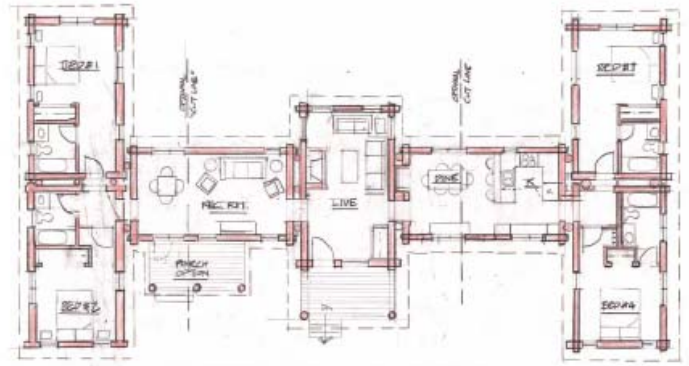

PIONEER CABIN COMPANY

ARCHITECTURALLY AUTHENTIC LODGING.

The Wyoming Home

QUICK FACTS:

Size	Living 2352sf
Fully engineered	Wind: TBD, Snow: TBD, Seismic: TBD
Classification	Residential
Starting Price	\$TBD

DESCRIPTION:

The Wyoming Home is comprised of 7 Pioneer Cabin models combined in a modular fashion to create a 2352sf living space.

PLANS: Contact us for information

IMAGES / RENDERINGS:

FRONT ELEVATION OPTION