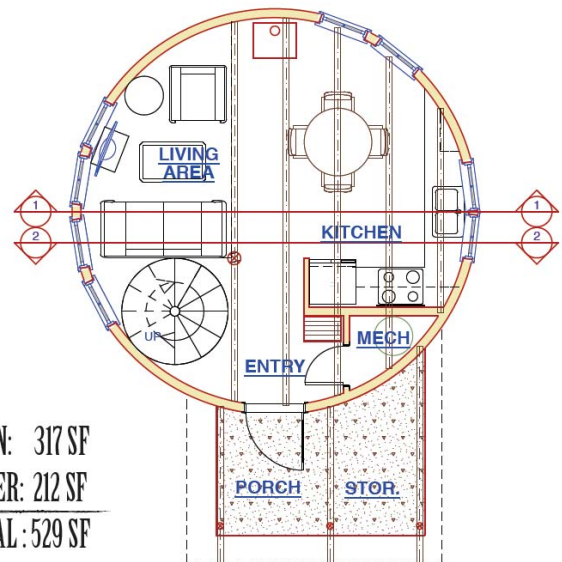

PIONEER CABIN COMPANY

ARCHITECTURALLY AUTHENTIC LODGING.

The Silvercreek Silo

QUICK FACTS:

| | |
|------------------|-------------------------------------|
| Size | 21' diameter. 529sf |
| Fully engineered | Wind: TBD, Snow: TBD , Seismic: TBD |
| Classification | Residential |
| Starting Price | \$TBD |

IMAGES / RENDERINGS:

PLANS: Contact us for information

MAIN: 317 SF
 UPPER: 212 SF
 TOTAL : 529 SF

Pioneer Cabin Company, LLC

208.726.8347 info@pioneercabincompany.com

105 Lewis Street Suite 1 Ketchum, ID 83340 Box 3430 Hailey, ID 83333