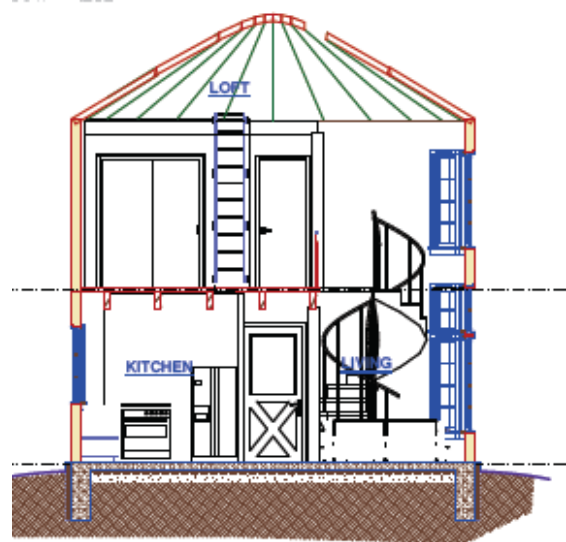

PIONEER CABIN COMPANY

ARCHITECTURALLY AUTHENTIC LODGING.

The Silvercreek Silo

QUICK FACTS:

| | |
|------------------|-------------------------------------|
| Size | 21' diameter. 529sf |
| Fully engineered | Wind: TBD, Snow: TBD , Seismic: TBD |
| Classification | Residential |
| Starting Price | \$TBD |

DESCRIPTION:

Inspired by our friends at the Ruby Springs Lodge in Montana the Silvercreek Silo fits well in many agrarian and western ranch settings. We start with a steel grain silo and custom fabricate a fire wise well though out and cost effective living environment.

IMAGES / RENDERINGS:

PLANS: Contact us for information

MAIN: 317 SF
 UPPER: 212 SF
 TOTAL : 529 SF

Pioneer Cabin Company, LLC

208.726.8347 info@pioneercabincompany.com

105 Lewis Street Suite 1 Ketchum, ID 83340 Box 3430 Hailey, ID 83333