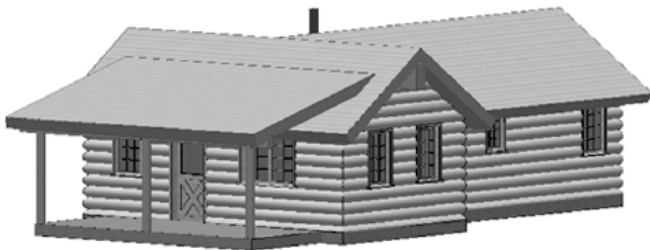

IMAGES / RENDERINGS:

PLANS: Contact us for information

PIONEER CABIN COMPANY

Pioneer Cabin Company, LLC

208.726.8347 info@pioneercabincompany.com

105 Lewis Street Suite 1 Ketchum, ID 83340 Box 3430 Hailey, ID 83333

Visit our website at www.pioneercabincompany.com