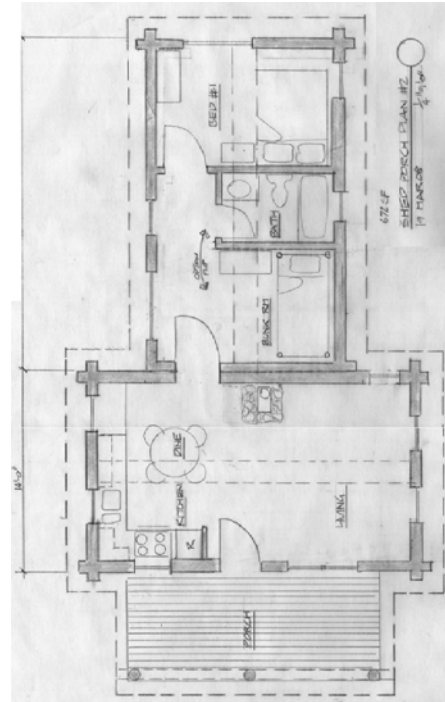

IMAGES / RENDERINGS:

PLANS: Contact us for information

PIONEER CABIN COMPANY

Pioneer Cabin Company, LLC

208.726.8347 info@pioneercabincompany.com

105 Lewis Street Suite 1 Ketchum, ID 83340 Box 3430 Hailey, ID 83333

Visit our website at www.pioneercabincompany.com