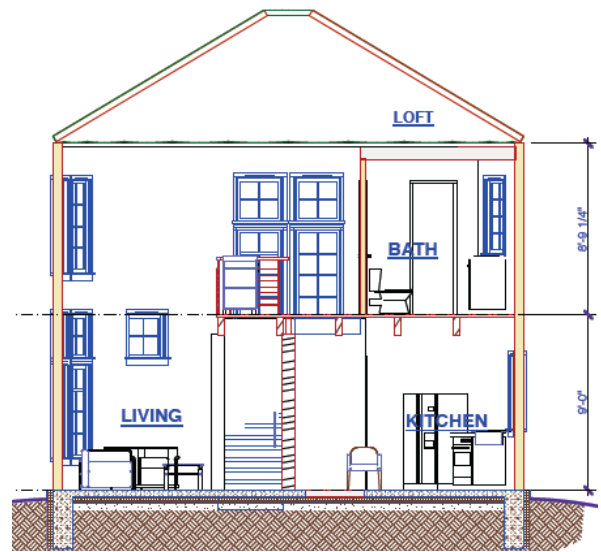

PLANS: Contact us for information

Pioneer Cabin Company, LLC

208.726.8347 info@pioneercabincompany.com

105 Lewis Street Suite 1 Ketchum, ID 83340 Box 3430 Hailey, ID 83333

Visit our website at www.pioneercabincompany.com

PIONEER CABIN COMPANY