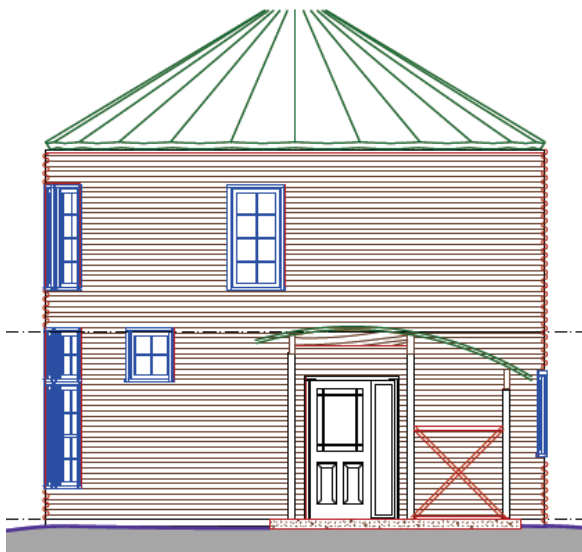

IMAGES / RENDERINGS: