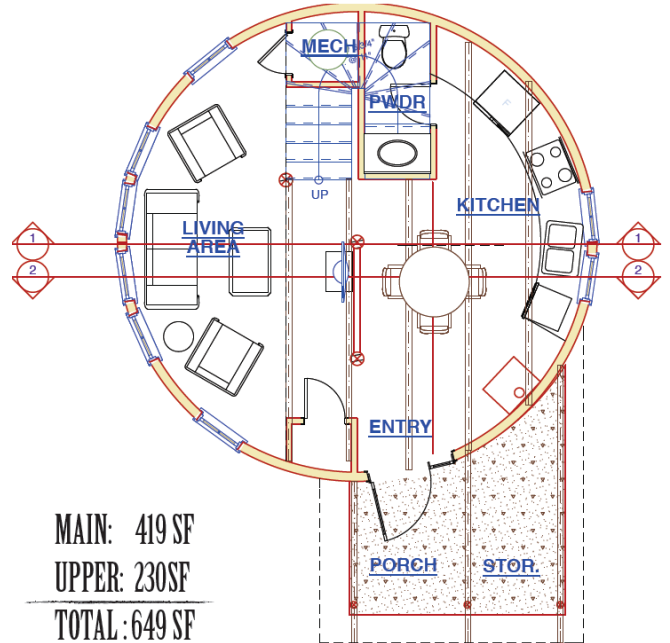

PLANS: Contact us for information

Pioneer Cabin Company, LLC

208.726.8347 info@pioneercabincompany.com

105 Lewis Street Suite 1 Ketchum, ID 83340 Box 3430 Hailey, ID 83333

Visit our website at www.pioneercabincompany.com

PIONEER CABIN COMPANY