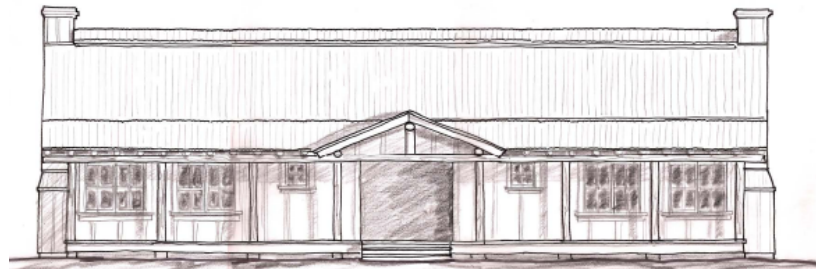

PIONEER CABIN COMPANY

ARCHITECTURALLY AUTHENTIC LODGING.

The OCR Cabin

QUICK FACTS:

Size	Living 1300sf
Fully engineered	Wind: TBD, Snow: TBD, Seismic: TBD
Classification	Residential
Starting Price	\$TBD

PLANS: Contact us for information

DESCRIPTION:

The OCR Cabin is a stick framed building following the traditional dog trot style. The exterior is finished with a board and bat detail with reclaimed barn wood.

IMAGES / RENDERINGS:

Pioneer Cabin Company, LLC