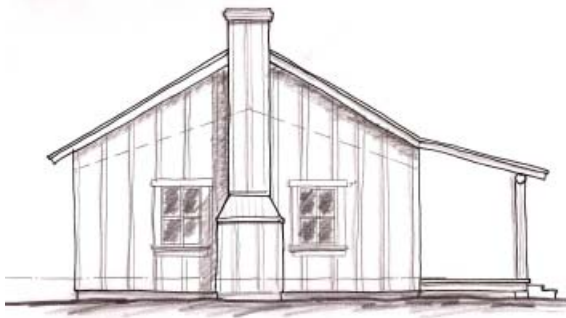

PIONEER CABIN COMPANY

ARCHITECTURALLY AUTHENTIC LODGING.

The OCR Cabin

QUICK FACTS:

Size	Living 1300sf
Fully engineered	Wind: TBD, Snow: TBD, Seismic: TBD
Classification	Residential
Starting Price	\$TBD

PLANS: Contact us for information

DESCRIPTION:

The OCR Cabin is a stick framed building following the traditional dog trot style. The exterior is finished with a board and bat detail with reclaimed barn wood.

IMAGES / RENDERINGS:

Pioneer Cabin Company, LLC