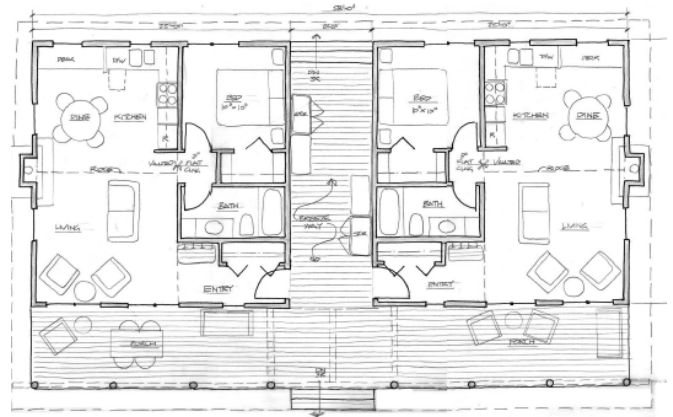

PIONEER CABIN COMPANY

ARCHITECTURALLY AUTHENTIC LODGING.

The OCR Cabin

QUICK FACTS:

Size	Living 1300sf
Fully engineered	Wind: TBD, Snow: TBD, Seismic: TBD
Classification	Residential
Starting Price	\$TBD

PLANS: Contact us for information

DESCRIPTION:

The OCR Cabin is a stick framed building following the traditional dog trot style. The exterior is finished with a board and bat detail with reclaimed barn wood.

IMAGES / RENDERINGS:

Pioneer Cabin Company, LLC