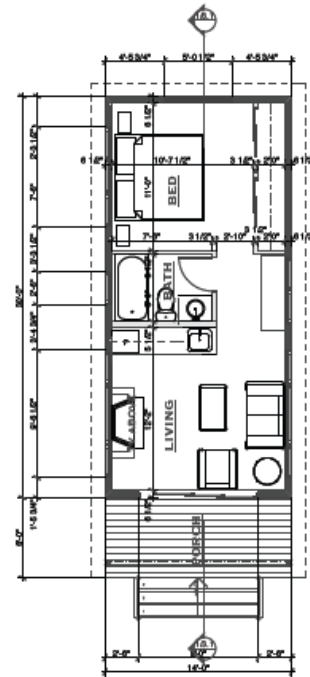

PLANS: Contact us for information

Pioneer Cabin Company, LLC

208.726.8347 info@pioneercabincompany.com

105 Lewis Street Suite 101 Ketchum, ID 83340 Box 3430 Hailey, ID 83333

Visit our website at www.pioneercabincompany.com

PIONEER CABIN COMPANY