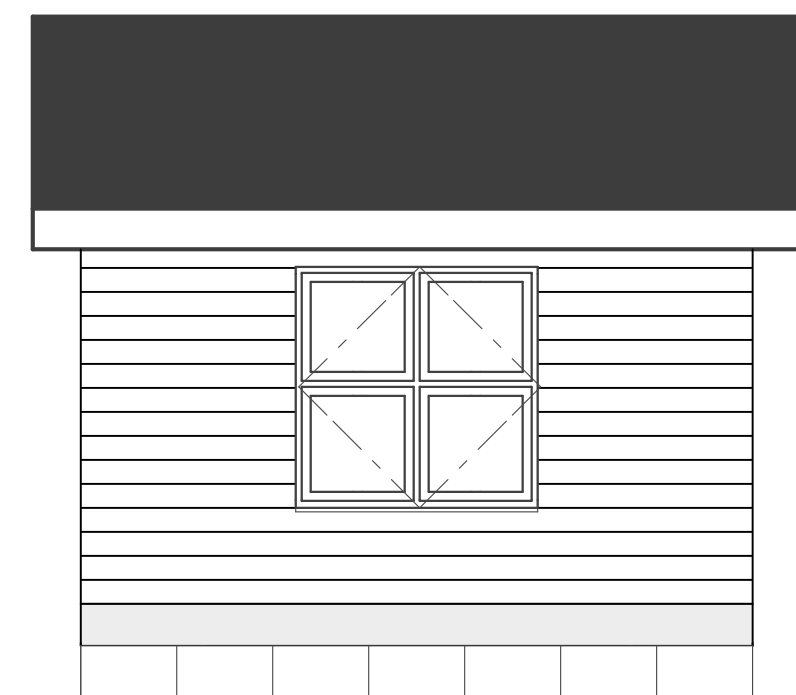

EXTERIOR ELEVATION-FRONT

SCALE 1/4" = 1'-0"

EXTERIOR ELEVATION-SIDE 1

SCALE 1/4" = 1'-0"

EXTERIOR ELEVATION-BACK

SCALE 1/4" = 1'-0"

EXTERIOR ELEVATION-SIDE 2

SCALE 1/4" = 1'-0"

BUILDING SECTION-"A"

SCALE 1/4" = 1'-0"

FLOOR PLAN

SCALE 1/4" = 1'-0"

PERSPECTIVES

ARCHITECT, ENGINEER
MODERN CABIN

Your Cabin in the woods.

REVISIONS: