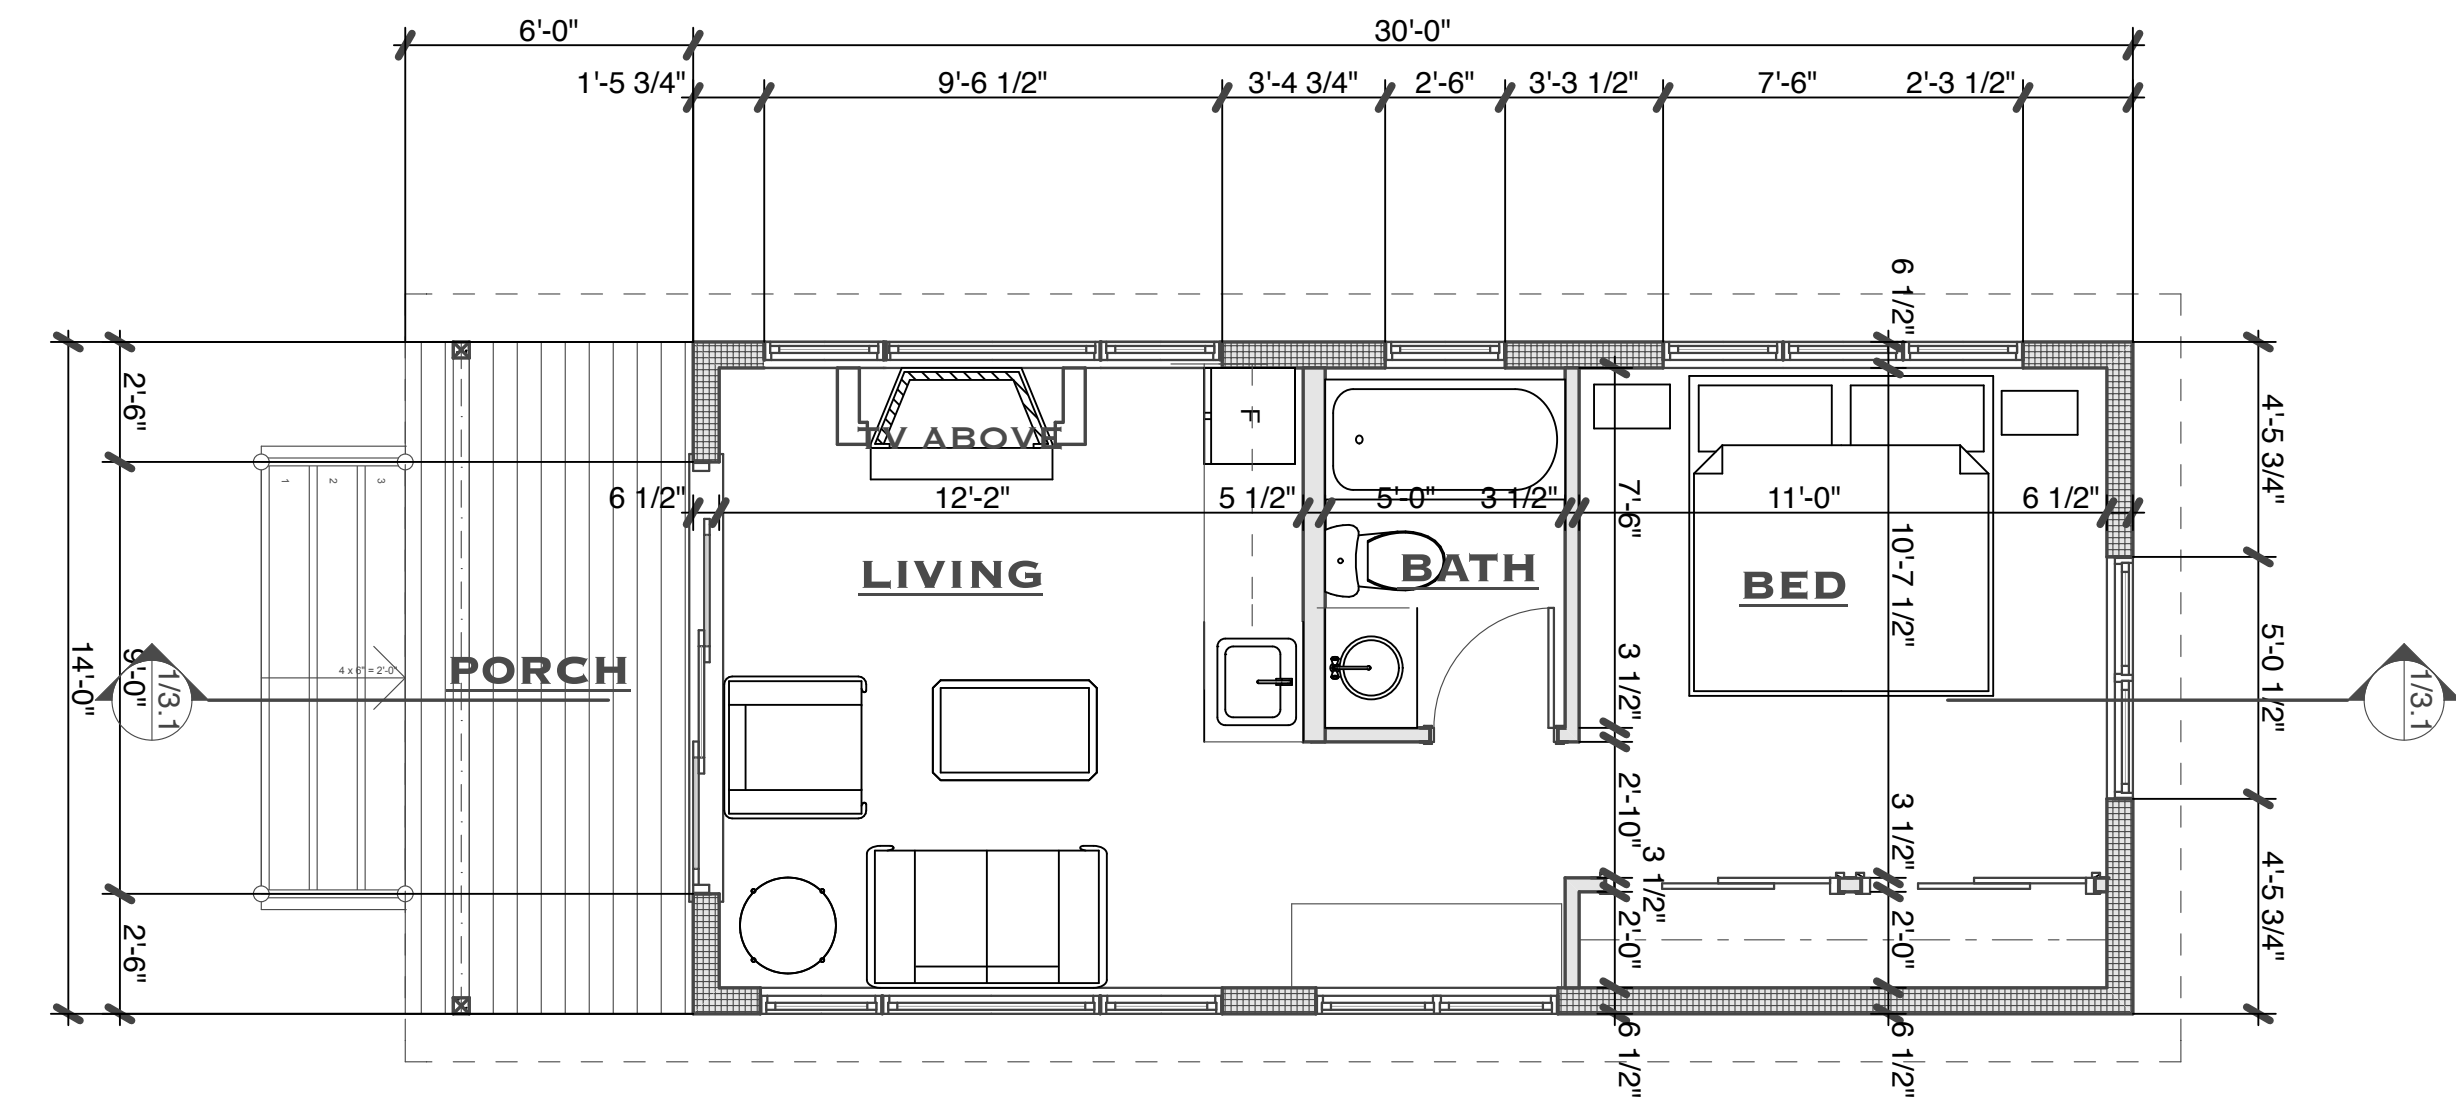

EXTERIOR ELEVATION-FRONT

SCALE 1/4" = 1'-0"

EXTERIOR ELEVATION-SIDE 1

SCALE 1/4" = 1'-0"

EXTERIOR ELEVATION-BACK

SCALE 1/4" = 1'-0"

EXTERIOR ELEVATION-SIDE 2

SCALE 1/4" = 1'-0"

BUILDING SECTION-"A"

SCALE 1/4" = 1'-0"

FLOOR PLAN

SCALE 1/4" = 1'-0"

PERSPECTIVES

ARCHITECT, ENGINEER
MODERN CABIN

Your Cabin in the woods.

REVISIONS: