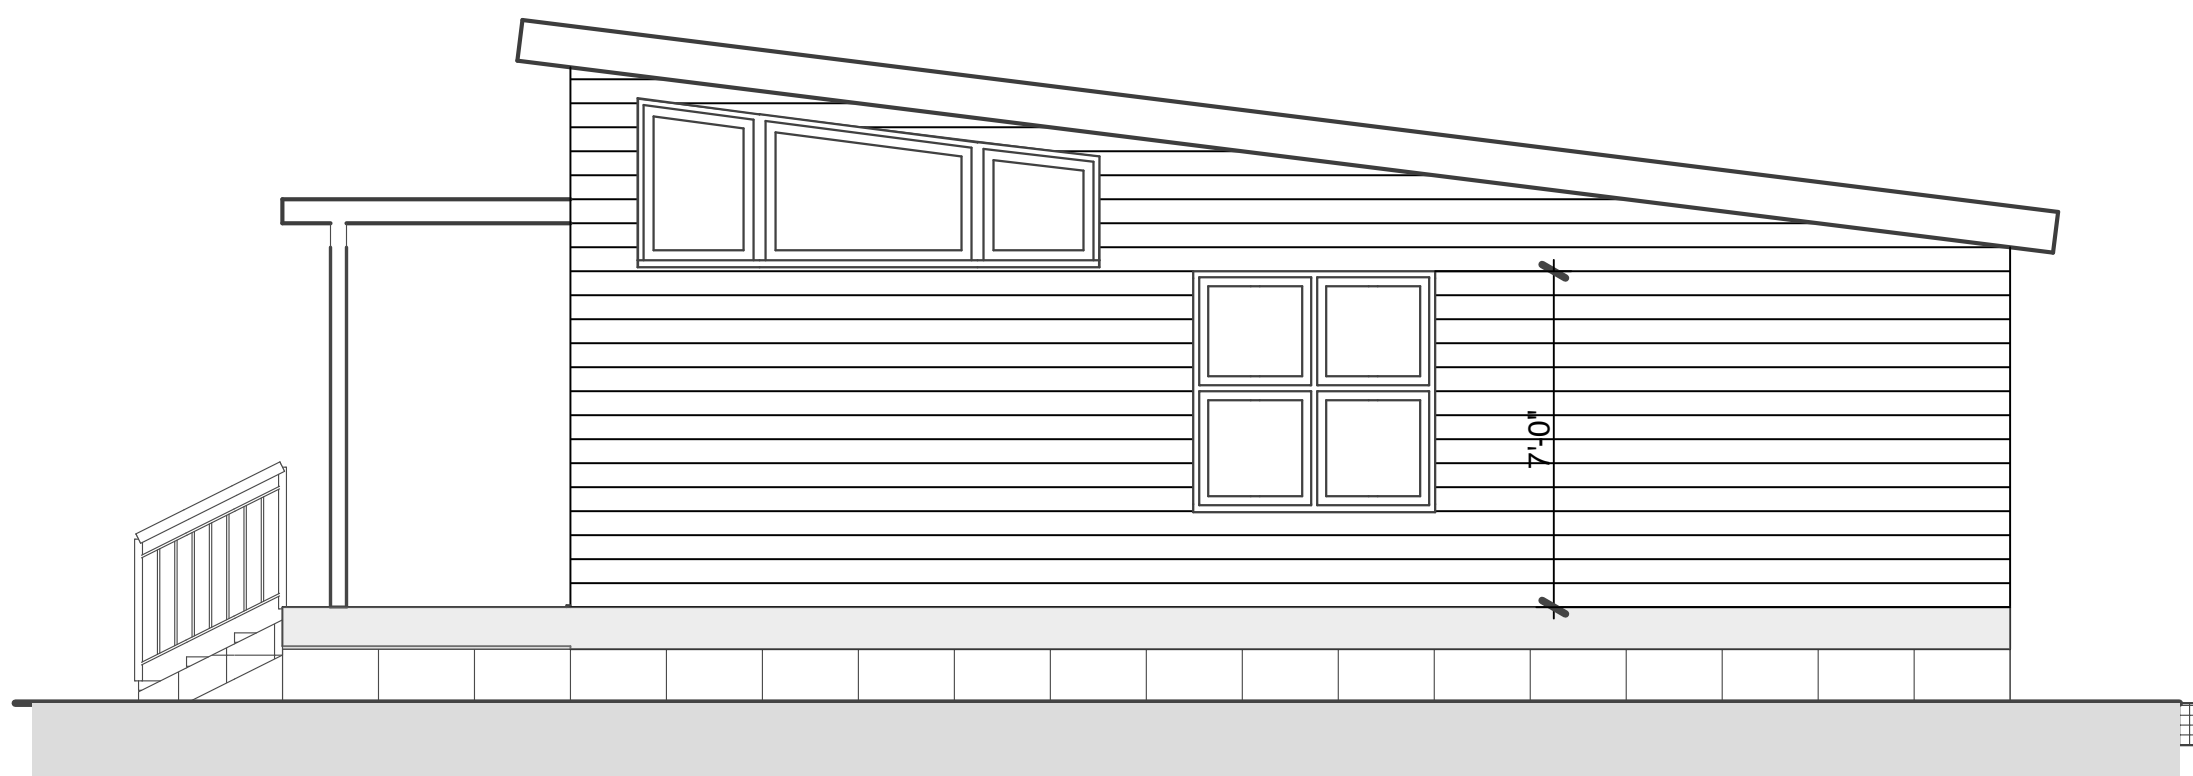

EXTERIOR ELEVATION-FRONT

SCALE 1/4" = 1'-0"

EXTERIOR ELEVATION-SIDE 1

SCALE 1/4" = 1'-0"

EXTERIOR ELEVATION-BACK

SCALE 1/4" = 1'-0"

EXTERIOR ELEVATION-SIDE 2

SCALE 1/4" = 1'-0"

BUILDING SECTION-"A"

SCALE 1/4" = 1'-0"

FLOOR PLAN

SCALE 1/4" = 1'-0"

PERSPECTIVES

ARCHITECT, ENGINEER
MODERN CABIN

Your Cabin in the woods.

REVISIONS: