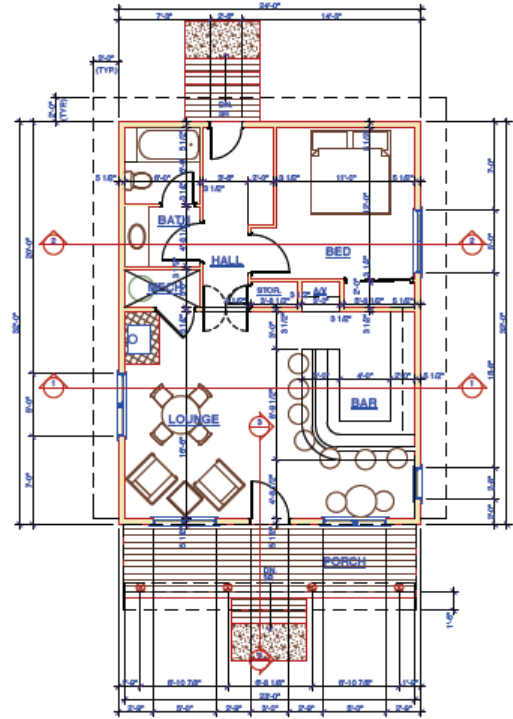

### QUICK FACTS:

|                  |   |
|------------------|---|
| Size             | 24'x36' 864sf                             |
| Fully engineered | Wind: 90mph, Snow: 150psf ,<br>Seismic: D |
| Classification   | Residential                               |
| Starting Price   | \$TBD                                     |

### DESCRIPTION:

The South Fork Saloon is one of our favorite buildings. This building will make you feel as though you have stepped into a scene from the American West of 150 years ago...only much nicer. The Saloon is stick framed with a truss roof system and uses reclaimed barn wood throughout the interior and exterior of the building. A complete off-grid power system operates the compound.