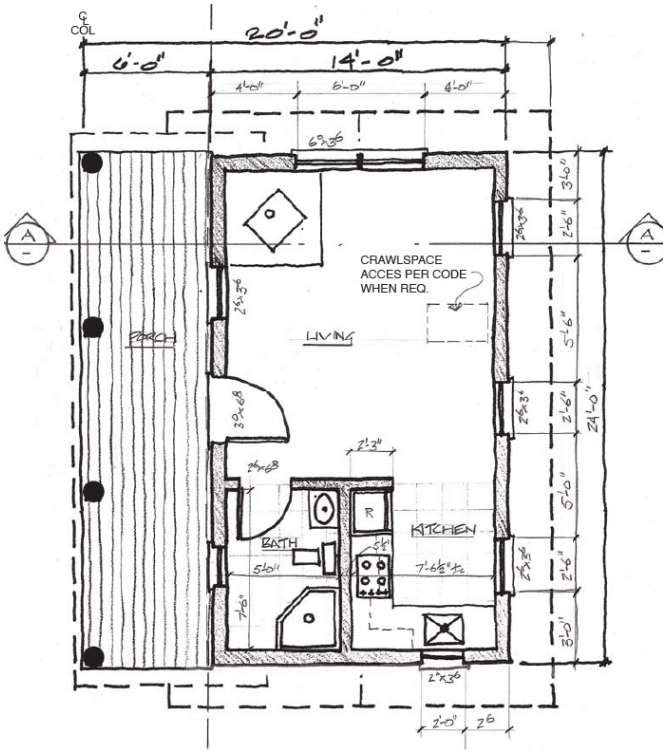

IMAGES / RENDERINGS:

Pioneer Cabin Company, LLC

208.726.8347 info@pioneercabincompany.com

105 Lewis Street Suite 1 Ketchum, ID 83340 Box 3430 Hailey, ID 83333

Visit our website at www.pioneercabincompany.com

PIONEER CABIN COMPANY