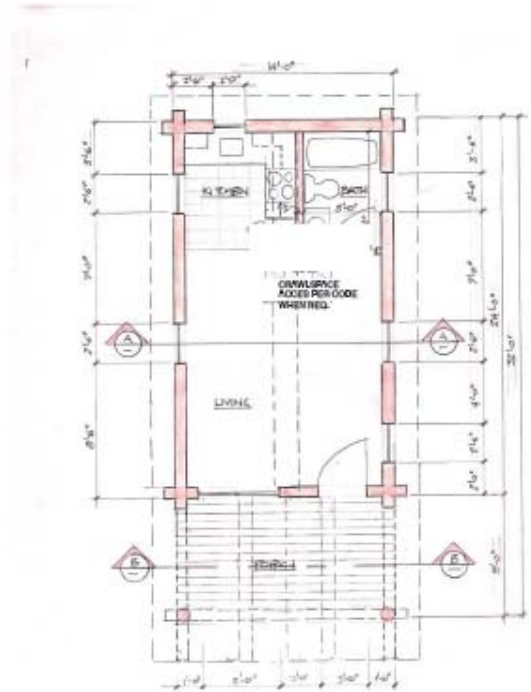

PIONEER CABIN COMPANY

ARCHITECTURALLY AUTHENTIC LODGING.

The Line Shack Model

QUICK FACTS:

Size	16'x24' or 14'x24' options.
Fully engineered	Wind, Snow, Seismic for 43 States
Classification	Modular, Residential
Starting Price	\$70,000

PLANS: Available for Sale

DESCRIPTION:

The Line Shack Model is crafted from standing dead timber, and logs are prepared for D- log construction. This style showcases the round, bark-on look from the exterior, yet utilizes flat rough sawn interiors. These cabins feature a pur-lin roof with gable porch and door.